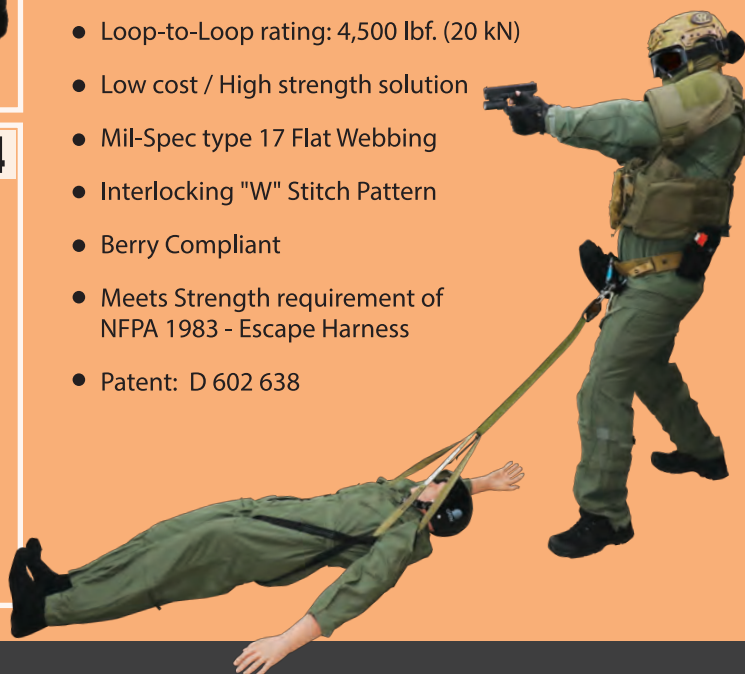

Experience the FASTEST

Rescue Sling and pouch

Molle and Belt Compatible

One pull on, quick release, Rescue sling Deployed

-  Black
-  Ranger Green
-  Grey
-  Multi Cam
-  Navy

Material : 1000D Codura Nylon

Characteristic :

Fast Action

One-hand operation

Your Vision is Our Mission

The Combat Rescue Sling (C.R.S.) is a low cost, lightweight solution that facilitates the rapid extrication of injured operators. Reduces the perceived battlefield weight during a drag or lift. Loop length: 24".

Loop-to-Loop Strength: 4,500 lbf.

- Used to drag or carry injured to safety
- Rugged and reliable, compact and portable
- Loop-to-Loop rating: 4,500 lbf. (20 kN)
- Low cost / High strength solution
- Mil-Spec type 17 Flat Webbing
- Interlocking "W" Stitch Pattern
- Berry Compliant
- Meets Strength requirement of NFPA 1983 - Escape Harness
- Patent: D 602 638